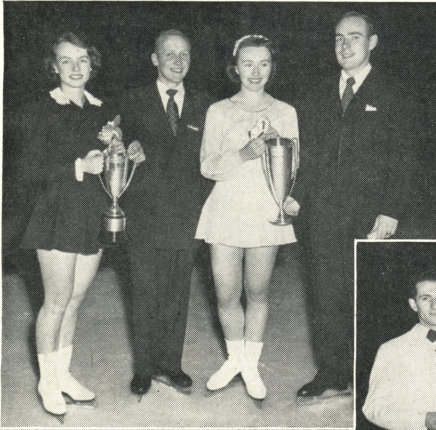

MIDWESTERN CHAMPIONS

Top Photos: Terry Johnson & Gerald Woodstrom, Silver Dance; Janet Gerhauser & John Nightingale, Senior Pair; Martin P. Coonan, Jr., & Patsy Ann Buck, Junior Pair; Dale Brett & Elizabeth Kiper, Bronze Dance. Bottom Photos: Hugh C. Graham, Jr., Senior Man, and Slavka Kohout, Senior Lady; Arnold Savage, Junior Man; Gladys Irene Jacobs, Novice Lady; Carol Keyes, Juvenile Girl; Tommy DeBaca, Juvenile Boy; Barlow Nelson, Novice Man; Kay Servatius, Junior Lady. Photos by I. M. Egbert, Colorado Springs.

SILVER DANCE

(Radix Dance Trophy)

1. Terry Johnson & Gerald Woodstrom, Fargo-Moorhead WC
2. Jane Holmes, Chicago FSC, & Carl Chamberlin, Broadmoor SC
3. Andree Anderson & Casey Syzduk, Chicago FSC
4. Mary Seign & Jack Woodstrom, Fargo-Moorhead WC
5. Betsy Slaughter & Frank Chlad, Akron SC
6. Eleanor Williams & James Sanderfur, Chicago FSC
7. Patricia Kingbay, Chicago FSC, & Robert Bader, Denver FSC

BRONZE DANCE

(Rochester Figure Skating Club Trophy)

1. Elizabeth Kiper & Dale Brett, Tulsa FSC
2. Marylyn Hulsizer & Franklin Nelson, Tulsa FSC
3. Meladee Annes, Chicago FSC, & Raymond Twell, University ISC

CLEVELAND MEMORIAL TROPHY (TEAM)

1. Chicago FSC
2. Broadmoor SC
3. St. Paul FSC

PACIFIC COAST

SEVY VON SONN

Los Angeles Figure Skating Club

THE LOS ANGELES FIGURE SKATING CLUB will long remember the weekend of January 18, 19 and 20 of this year when it was our privilege of being host to the Pacific Coast Championships. The entire program was enthusiastically attended from Thursday morning through the magnificent climax on Saturday night.

Arthur Gelien led in Junior Men's figures, with Tommy Moore in close contention. Arthur demonstrated a high degree of courage and determination in competing at this time since only 18 days prior to this display of precision he had been subjected to an emergency appendectomy.