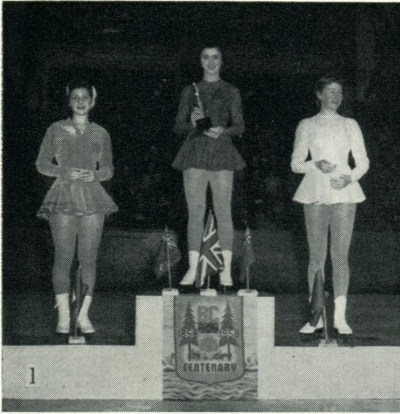

CANADIAN SECTIONAL SKATERS

(1) Western Canadian Novice Ladies: Leslie Lombardo, second; Patsy Hay, first; Beverley Meakin, third. (2) Western Ontario & Niagara Peninsula Champions: Lynn Moran, Novice; Sharon Davis, Juvenile; Michael Hart, Novice; Teller Cranston, Juvenile; Ardell Cole & Dianne McMinn, Similar Dance. (3) Western Canadian Silver Dance: Maralee Rutley & Douglas Doidge, second; Donna Lee & John Mitchell, first; Vivian Percival & Bill McAllister, third. (4) Western Ontario & Niagara Peninsula Champions: front, Ann Paine & Diane Redman, Ladies Pair; Virginia Thompson, Junior; back, Gregory Folk & Lynn Nicholson, Junior Dance; William Neale, Pair and Junior Singles; Carol Ann Biamonte, Pair; Warren Staples & Marlene Lichti, Senior Dance. Photo credits (1) (3) Harry Atkinson, Vancouver; (2) (4) Stratford Beacon-Herald.

Referee was W. E. Lewis, auditors were Jack Insley and Rothery Thacker, and timekeepers were J. Sedlar and Mrs. W. Quigley.

The trophies were presented at the Kerrisdale Arena by Mr. & Mrs. Harold J. Merilees, Chairman of the B. C. Centennial Committee. The Most Artistic Skater, judged by Beth Lockhart (Ballet), Lionel Thomas (Arts), and Marie Aimme

Worrot (Music) was Rosemary Hoeck, Connaught SC, with Pamela Willman, Capilano WC, and Patsy Cook, Connaught SC, runners-up.

SENIOR LADIES

(Roger Wickson Trophy)

1. Pamela Willman, *Capilano WC*
2. Elaine Protheroe, *Winnipeg WC*
3. Rosemary Hoeck, *Connaught SC*
4. Joan Boney, *Winnipeg WC*
5. Rose Bilyk, *Vernon FSC*
6. Jackie Stretton, *Connaught SC*