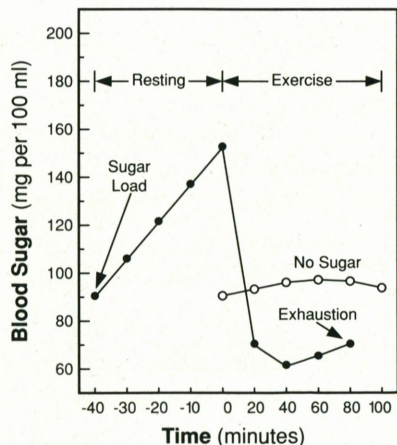

What happens when you eat or drink something with too much sugar, one or two hours before a performance? First, the blood sugar level rises rapidly back up to normal and even beyond (see graph). Then, the pancreas senses that the blood sugar level is too high and secretes large amounts of insulin, a hormone that causes blood sugar to drop. As soon as this insulin circulates through the tissues, the blood sugar level starts to drop back to normal.

However, in some people, the insulin stays in the bloodstream longer than needed to bring blood sugar back to normal. This causes blood sugar to drop far below normal, a condition known as hypoglycemia, meaning low blood sugar. Studies have shown that exercise when combined with high insulin levels, results in even larger drops of blood sugar. Within 30 minutes to one hour after the sugar is ingested, blood sugar levels may be only half their normal level or exactly the opposite of what you intended when you ate the sugar!

Exercising at a low blood sugar level may reduce your endurance, because muscles will burn more of their stored fuel and eventually run out of it. Some studies have shown that fine muscle coordination may be reduced be-

This graph shows the effect of sugar ingestion 40 minutes before exercise. Note the large and rapid increase in blood sugar followed by low blood sugar, and early exhaustion during exercise.